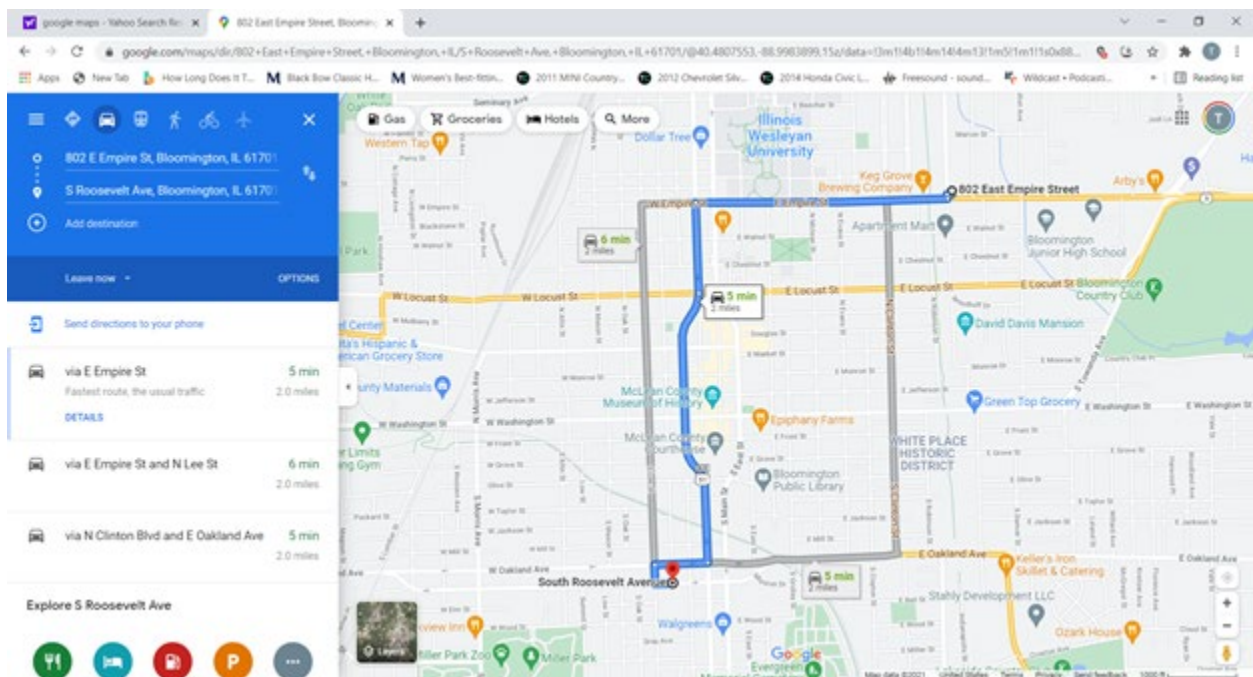

Route to Clark station from North Roosevelt Avenue

Route to Clark station from South Roosevelt Avenue

Gutierrez Composite Compared to Gaston Mugshot

<u>Gutierrez</u> Composite picture in newspaper 04/01/21	Isaac Gaston Mugshot (8/4/1989)
 A black and white composite sketch of a man's face. He has a mustache, dark hair, and is wearing a dark cap with a light-colored band. The sketch is rendered in a stippled or charcoal style. There are horizontal lines across the lower part of the face, possibly indicating a scale or measurement.	 A black and white mugshot of a man. He has dark, wavy hair, a mustache, and is wearing a dark shirt. The background is a light, textured wall.