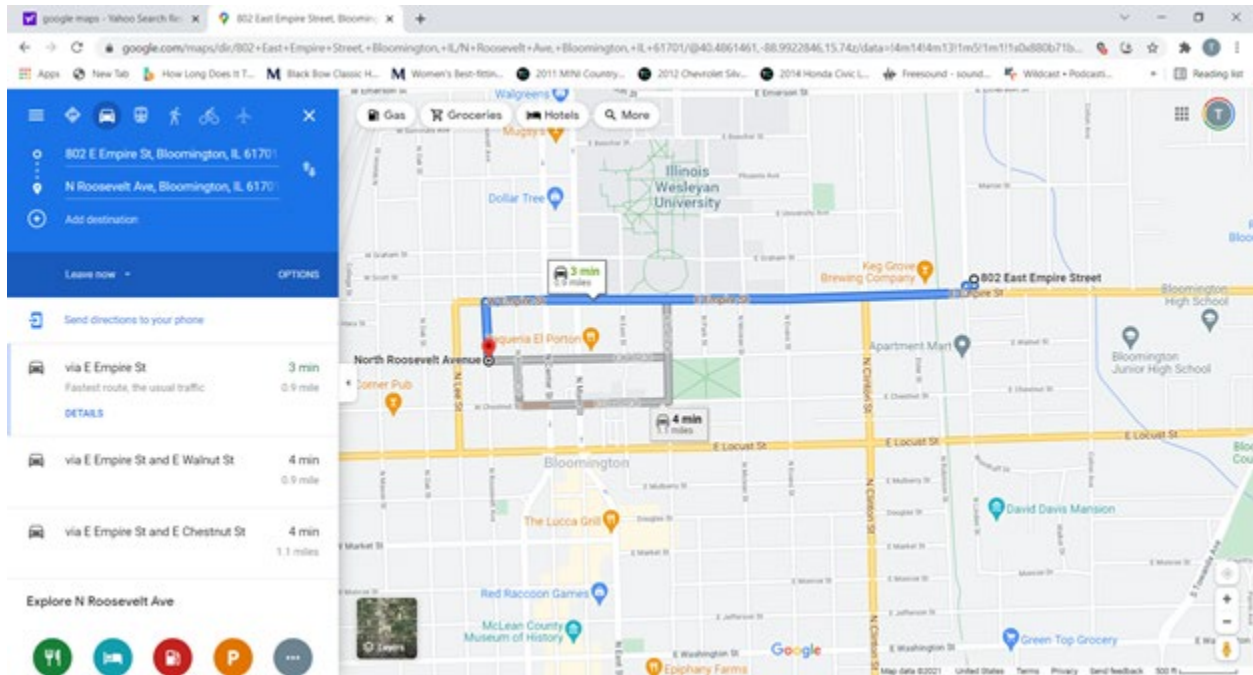

Route to Clark station from North Roosevelt Avenue

Route to Clark station from South Roosevelt Avenue

Gutierrez Composite Compared to Gaston Mugshot

<u>Gutierrez</u> Composite picture in newspaper 04/01/21	Isaac Gaston Mugshot (8/4/1989)
 A black and white composite sketch of a man's face. He has a mustache, dark hair, and is wearing a dark cap with a light-colored band. The sketch is rendered in a stippled or charcoal style. There are horizontal lines across the lower part of the face, possibly indicating a scale or measurement.	 A black and white mugshot of a man. He has dark, wavy hair, a mustache, and is wearing a dark shirt. The background is a light, textured wall.